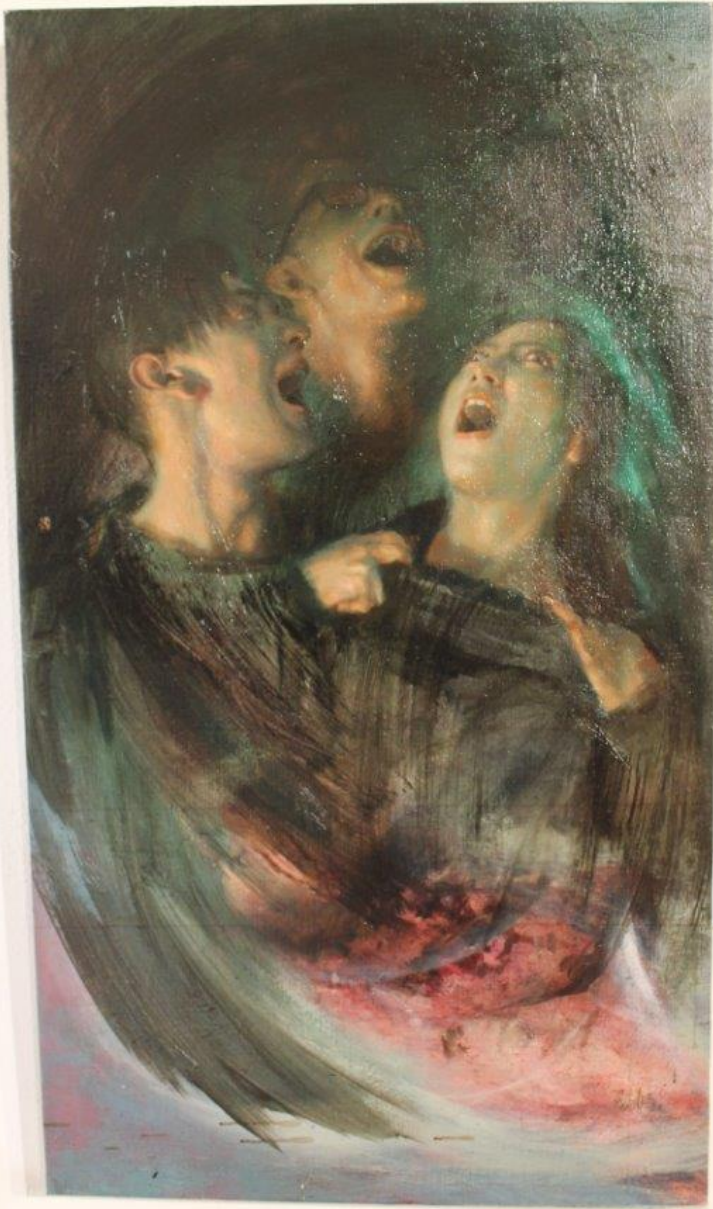

"Rain, Steam, and Great Central Railway"
by J.M.W. Turner
1844